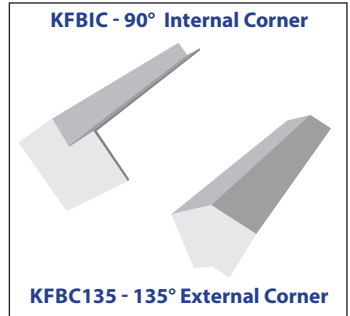

## KF - 9mm Flat General Purpose Board

(100mm - 405mm) Please see opposite for all sizes

All sizes are Internal