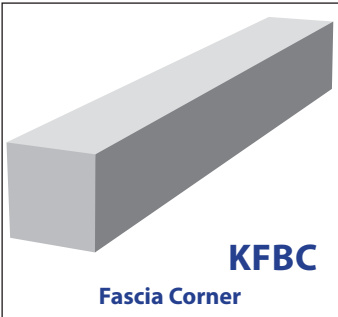

## KF - 9mm Flat General Purpose Board

(100mm - 405mm) Please see opposite for all sizes

All sizes are Internal

# 9mm Flat General Purpose Board & Accessories

		White		Woodgrain		Premium Woodgrain		Colours	
Product Code	Size	PK Qty	Price	Pk Qty	Price	Pk Qty	Price	Pk Qty	Price
KF100	100mm	5 x 5m		5 x 5m	N/A	5 x 5m	N/A	5 x 5m	N/A
KF125	125mm	5 x 5m		5 x 5m	N/A	5 x 5m	N/A	5 x 5m	N/A
KF150	150mm	5 x 5m		5 x 5m		5 x 5m	N/A	5 x 5m	N/A
KF175	175mm	5 x 5m		5 x 5m		5 x 5m		5 x 5m	
KF200	200mm	5 x 5m		5 x 5m		5 x 5m	N/A	5 x 5m	
KF225	225mm	5 x 5m		5 x 5m		5 x 5m		5 x 5m	
KF250	250mm	5 x 5m		5 x 5m		5 x 5m	N/A	5 x 5m	N/A
KF300	300mm	2 x 5m		2 x 5m		2 x 5m	N/A	2 x 5m	N/A
KF405	405mm	2 x 5m		2 x 5m		2 x 5m	N/A	2 x 5m	
KFBC	300mm 90° Corner	100		100		100		100	
KFBC600	600mm 90° Corner	50		50		50		50	N/A
KFBC135	300mm 135° Corner	100		100		100		100	N/A
KFBIC	300mm 90° Internal Corner	100		100		100		100	N/A
KFBJ	300mm Joint	100		100		100		100	
KFBJ600	600mm Joint	50		50		50		50	N/A
KFBCAP	250mm End Cap	100		100		100	N/A	100	
FIN1	Finial	100		100		100	N/A	100	